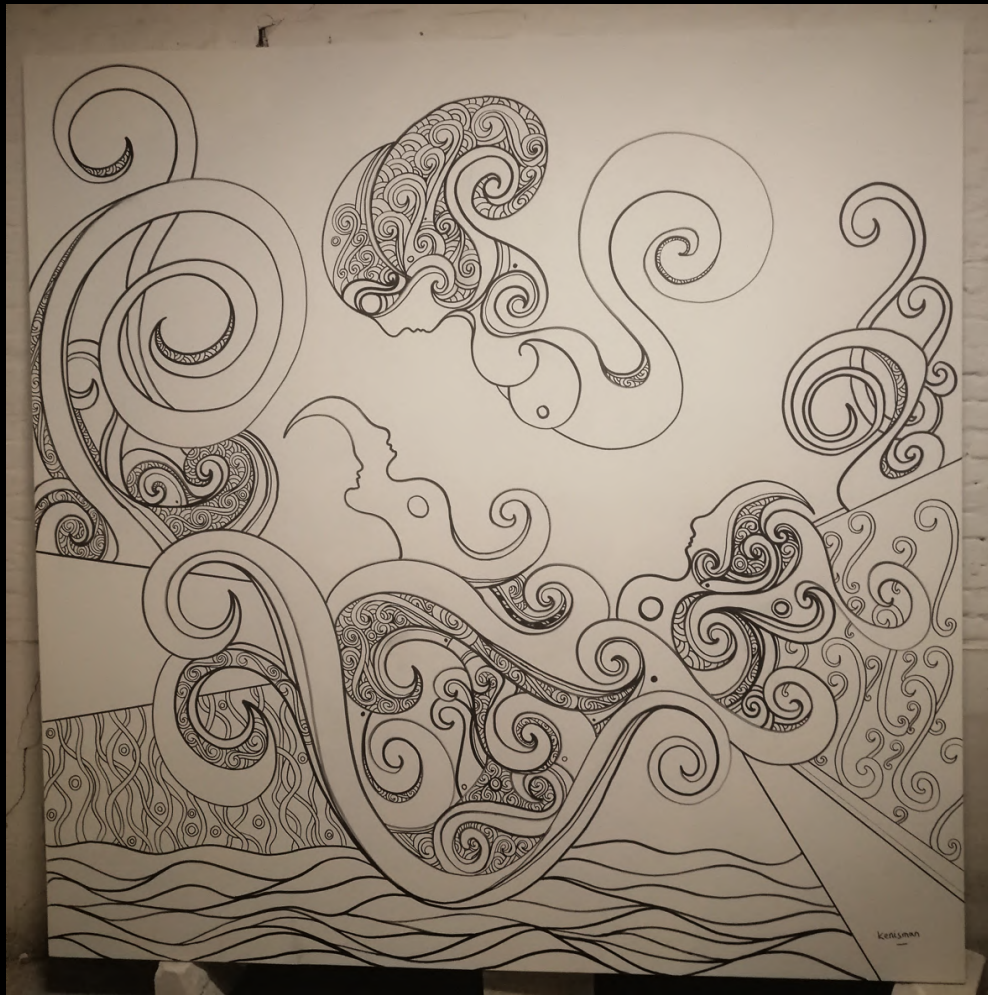

ZNA Jan Palfijn

Let your beauty flow #5, 2020
Acrylic on canvas, 200 cm x 200 cm / 6' 6.7" x 6' 6.7"