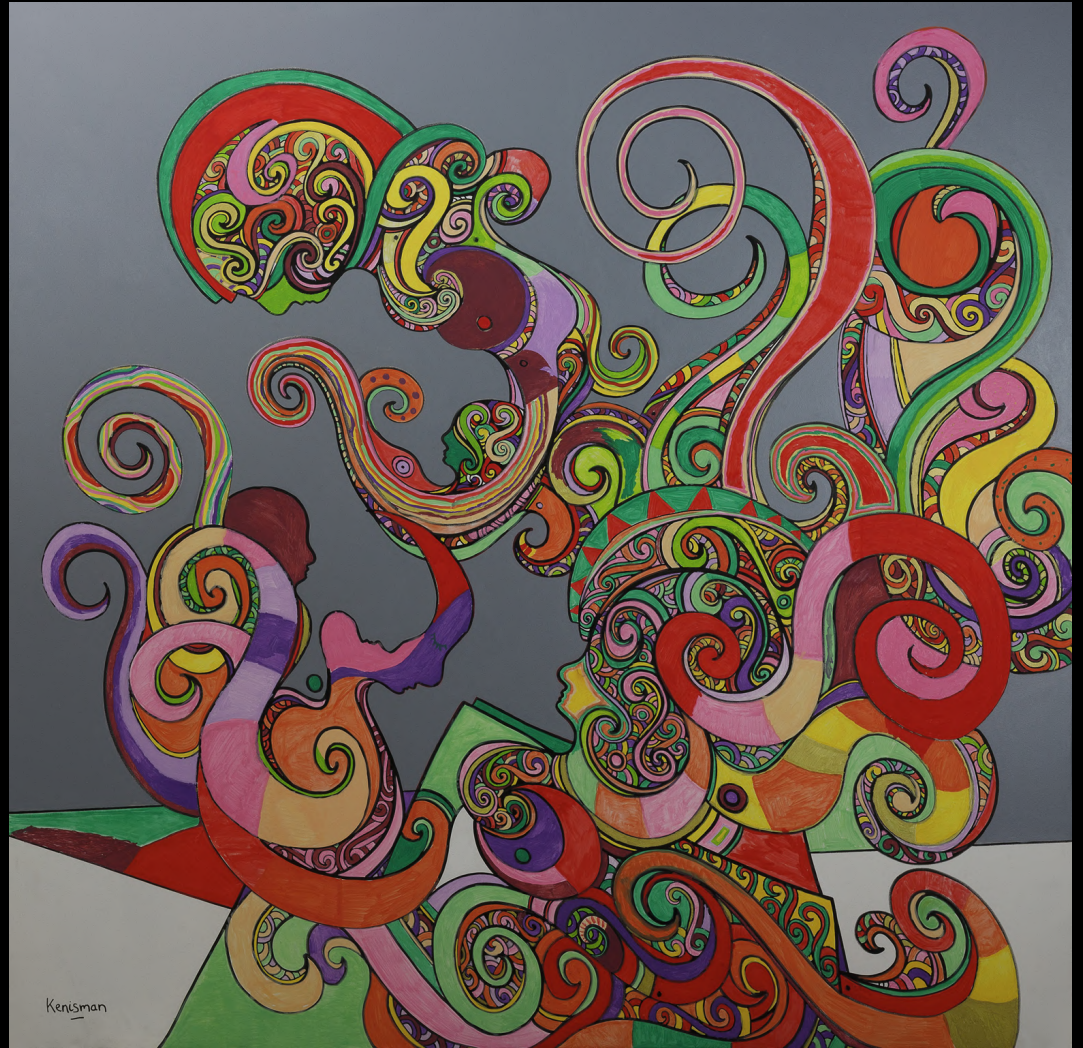

ZNA UKJA

Let your beauty flow #4, 2020
Acrylic on canvas, 200 cm x 200 cm / 6' 6.7" x 6' 6.7"